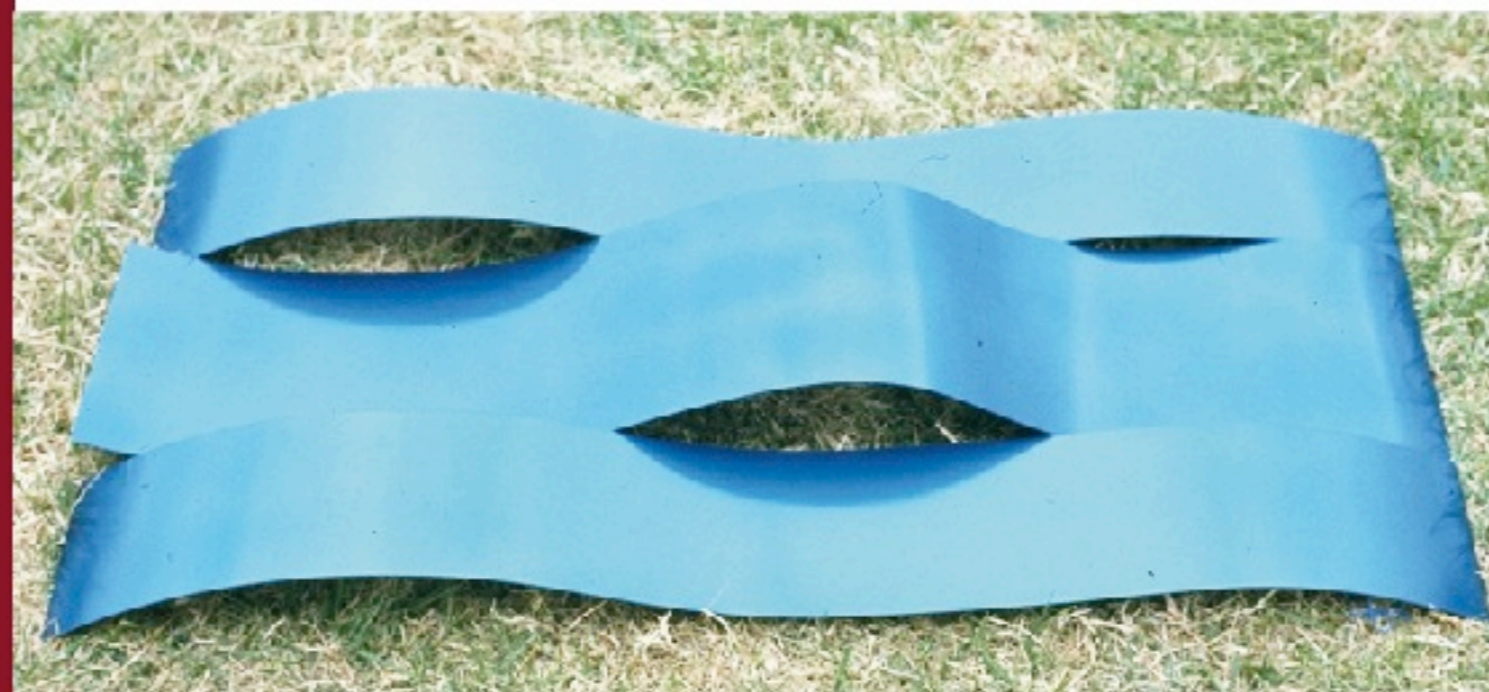

FRONT COVER
Slide over 1975
anodised steel

ABOVE
Ring and curve 1988
steel

BACK COVER
Start to finish 1976
steel, spray painted

12 FEBRUARY -
18 APRIL 2010

Civic Centre, cnr Baylis & Morrow Sts, Wagga Wagga NSW 2650
Tel: 02 6926 9660 - Fax: 02 6926 9669 - Email: gallery@wagga.nsw.gov.au
Web: www.waggaartgallery.org